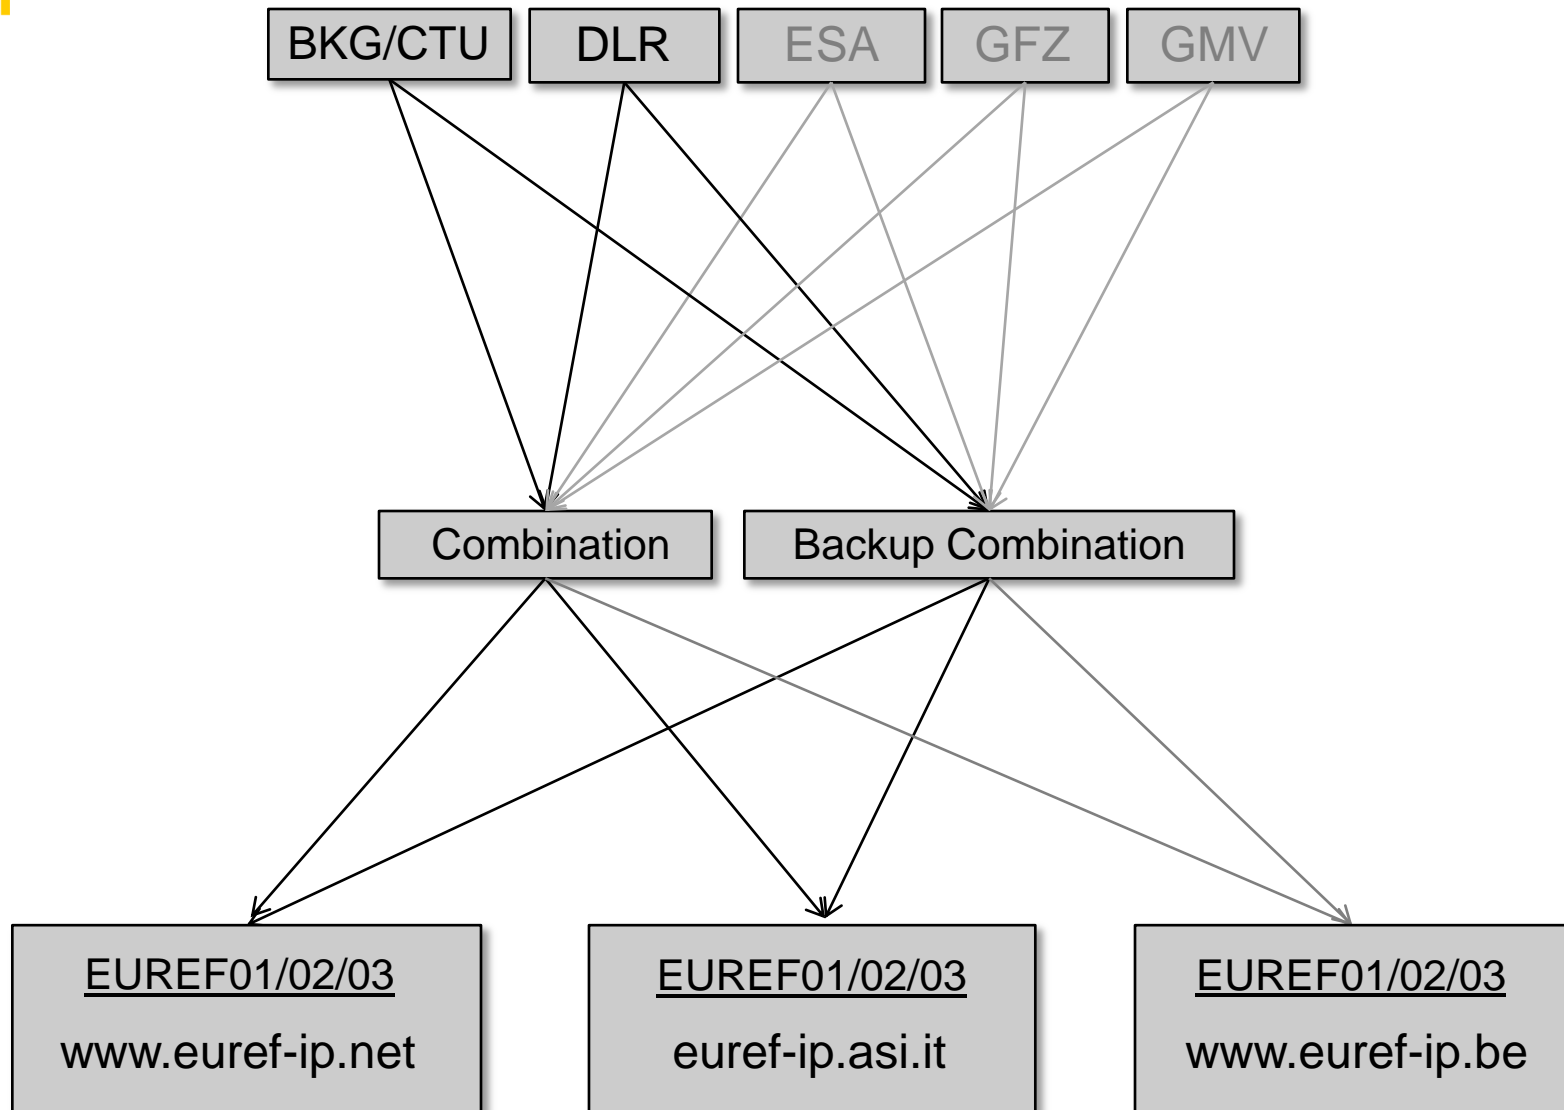

- **IGS Real-Time Pilot Project**
 - **Individual products from various ACs, mainly GPS-only, some GPS+GLO**
 - **Various combination products, Single-Epoch or Kalman filter approach, GPS-only**
 - **Reference IGS08 (realisation of ITRF2008)**
- **Real-time EUREF-IP product**
 - **Products for GPS-only, GPS+GLO, coming up: GPS+GLO+GAL**
 - **Reference ETRF2000 (realisation of ETRS89)**

Real-time orbit/clock performance tests

2D PPP displacements after 60 min convergence time

2 m

NtripCaster WWW Admin Interface - Windows Internet Explorer

http://www.euref-ip.net/admin?mode=sources

File Bearbeiten Ansicht Favoriten Extras ?