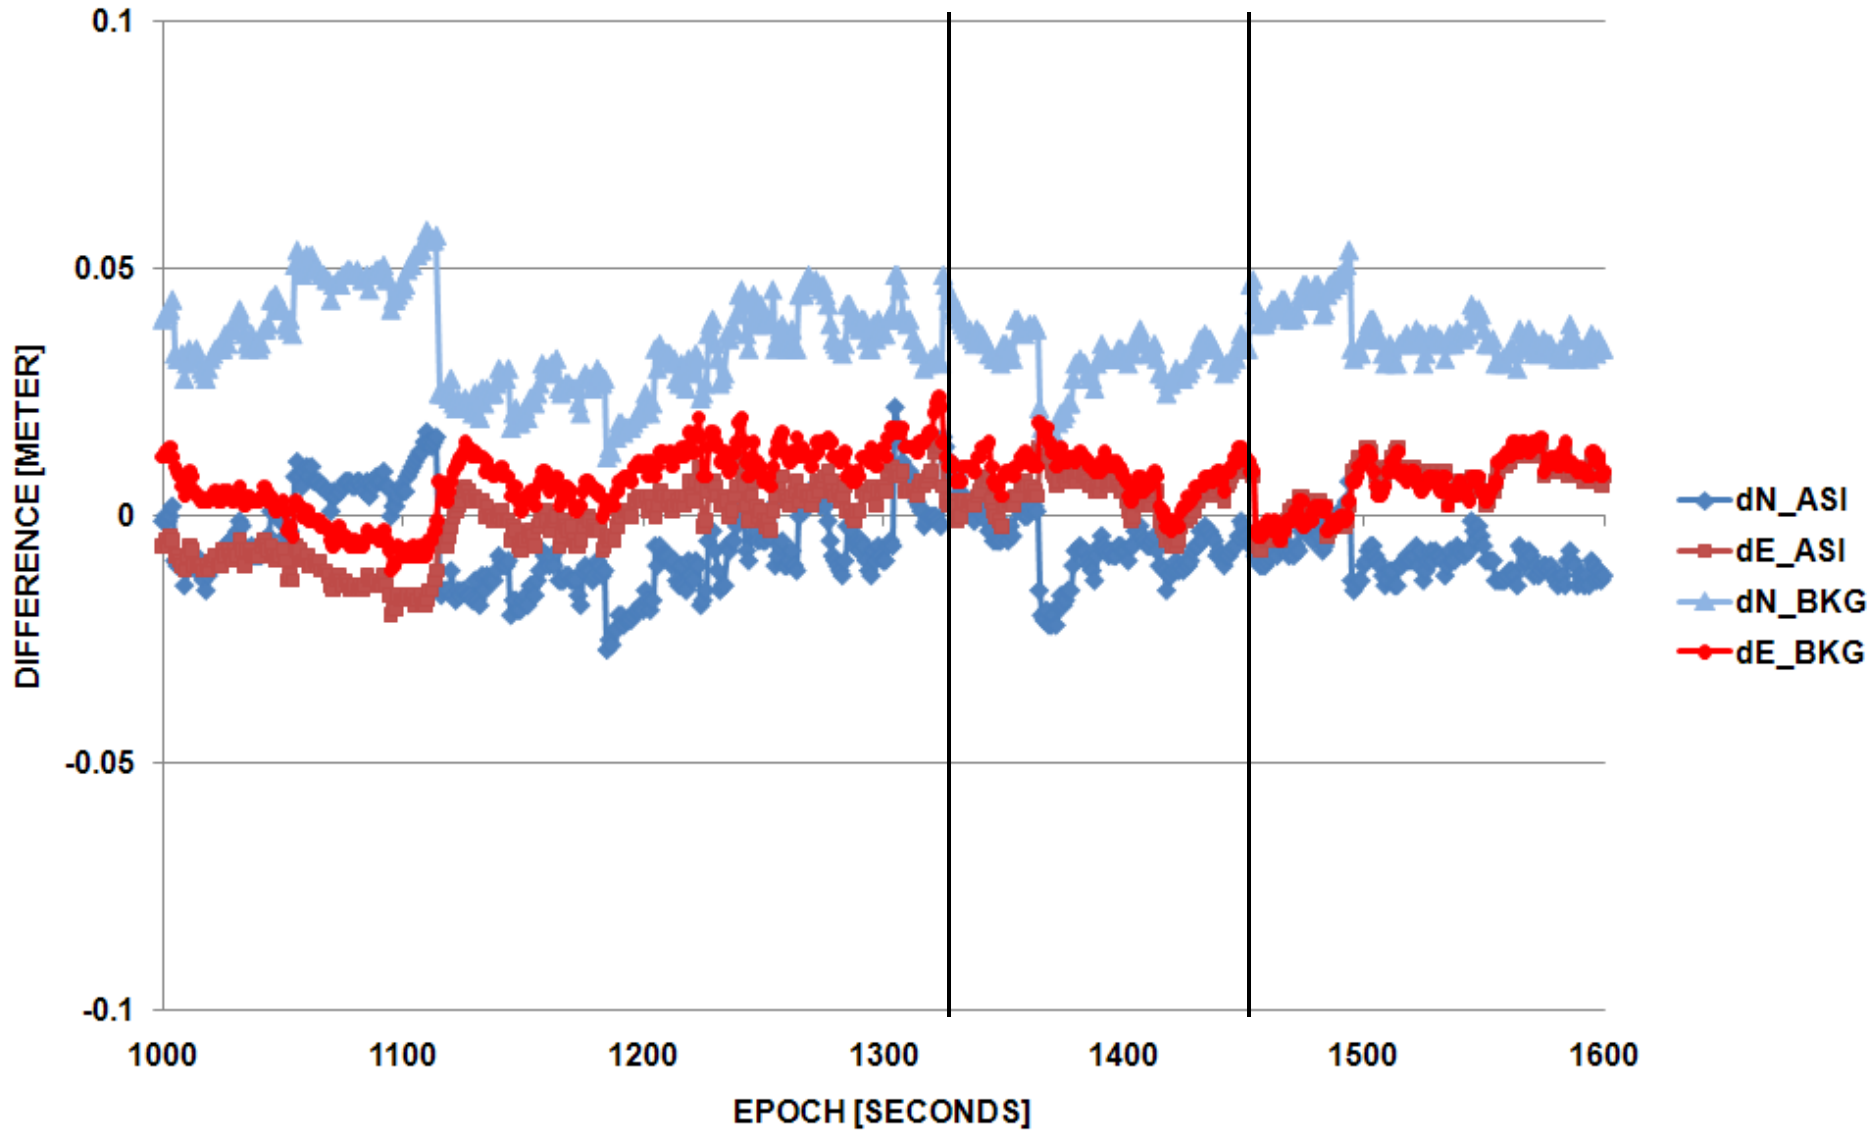

End of source listing

Fertig Internet 100%

BNC26: PPP solution, difference to ref. coordinates, mountpoint USAL

Simultaneous PPP Test Using EUREF02 Orbit/Clock Corrections

**BNC26: percentage of PPP solutions for different caster/mountpoint combinations
(over three days)**