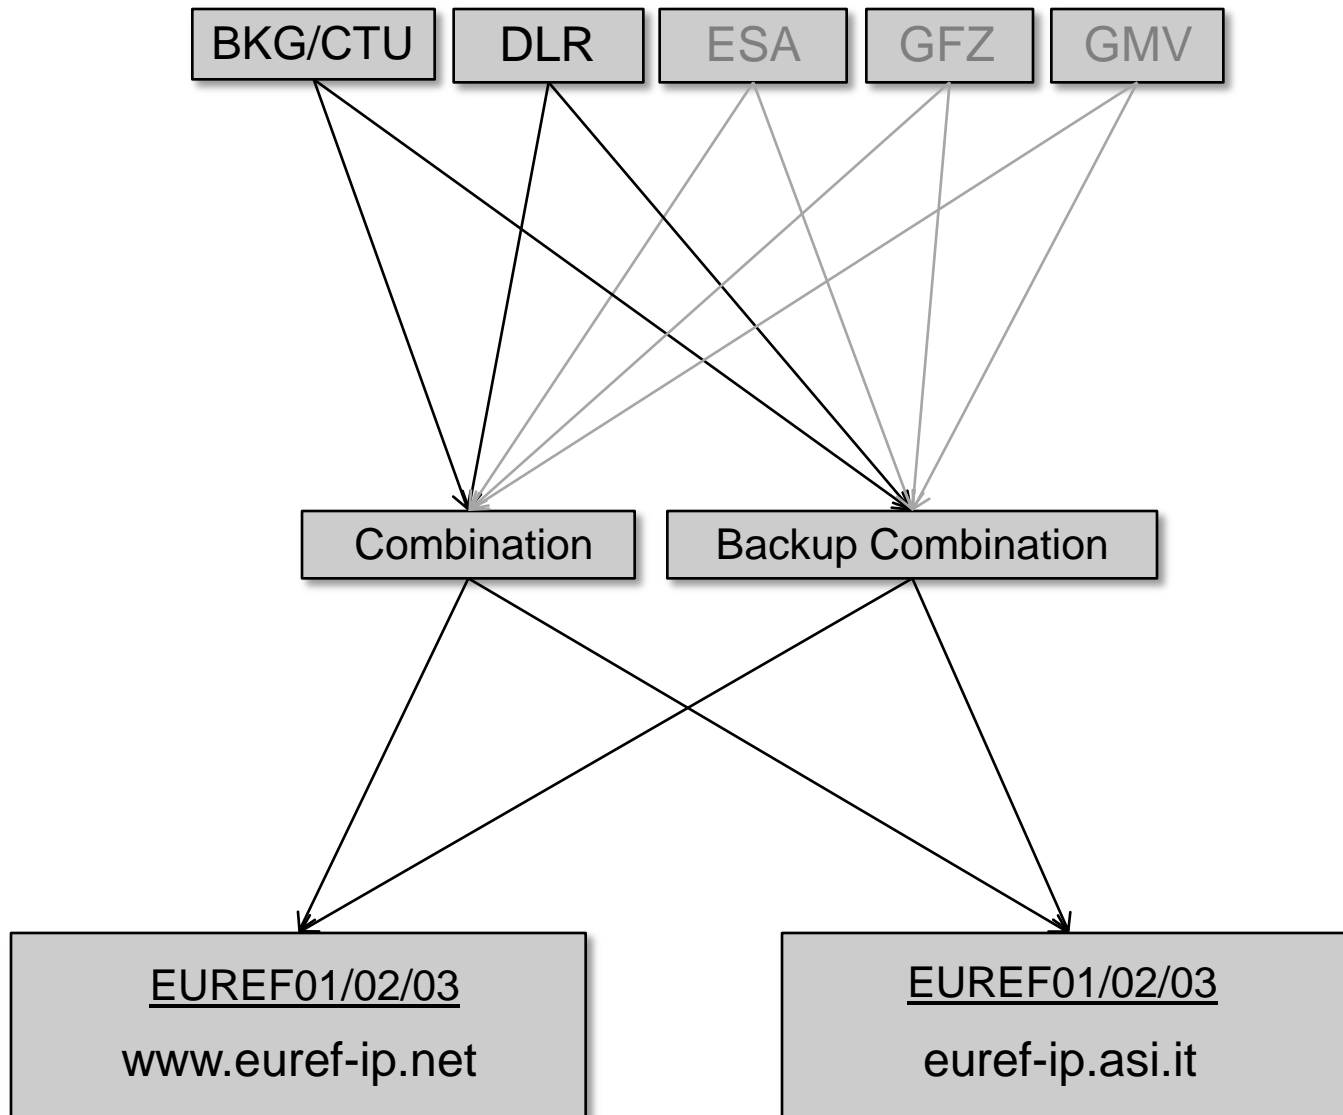

Blue diamonds: Local, national or other (e.g., IGS) Ntrip Broadcaster supporting EUREF activities
Red dots: EPN Regional Broadcaster
(see http://www.epncb.oma.be/dataproducts/data_access/real_time/broadcasters.php for a complete list of Ntrip Broadcasters)

- **IGS Real-Time Pilot Project**
 - **Individual products from various ACs, mainly GPS-only, some GPS+GLO**
 - **Various combination products, Single-Epoch or Kalman filter approach, GPS-only**
 - **Reference IGS08 (realisation of ITRF2008)**
- **Real-time EUREF-IP product**
 - **Products for GPS-only, GPS+GLO, coming up: GPS+GLO+GAL**
 - **Reference ETRF2000 (realisation of ETRS89)**

Real-time orbit/clock performance tests

2D PPP displacements after 60 min convergence time

2 m

NtripCaster WWW Admin Interface - Windows Internet Explorer

http://www.euref-ip.net/admin?mode=sources

File Bearbeiten Ansicht Favoriten Extras ?