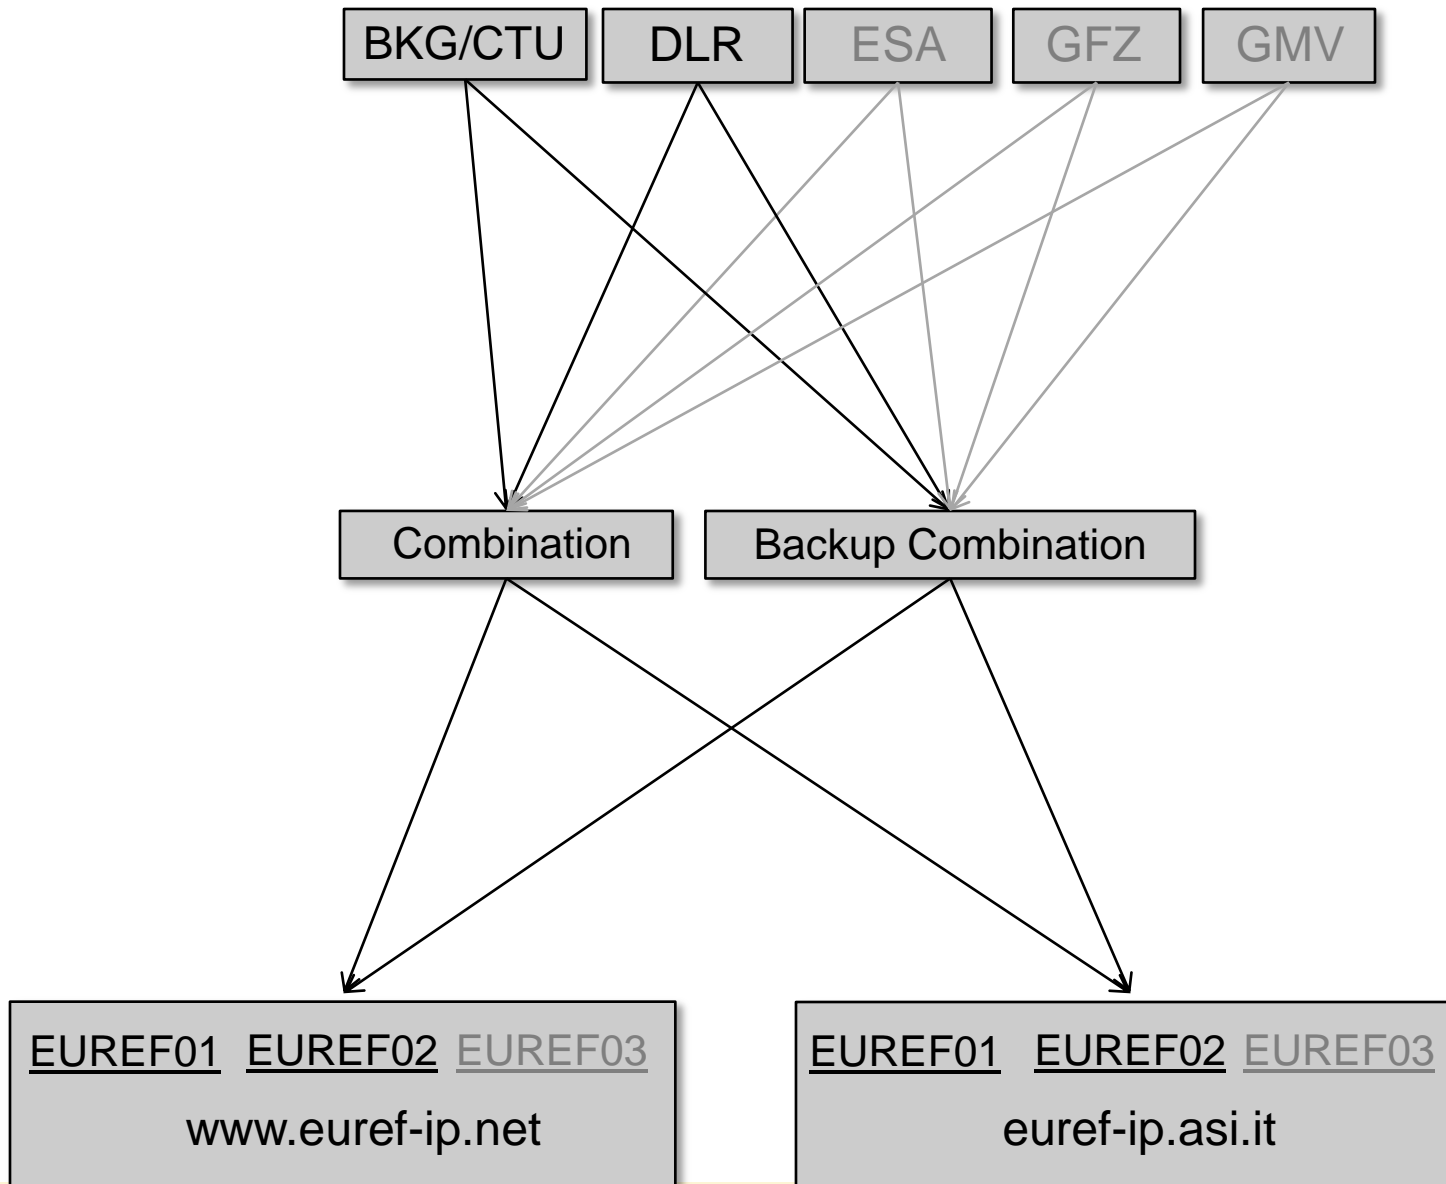

Regional Broadcaster: ASI
Link: <http://euref-ip.asi.it:2101/>
Located: ASI/CGS Centro di Geodesia Spaziale
Number of EPN stations: 113
Number of mountpoints at all: 114

Registration mail: domenico.iacovone@e-geos.it

Blue diamonds: Local, national or other (e.g., IGS) Ntrip Broadcaster supporting EUREF activities
Red dots: EPN Regional Broadcaster
(see http://www.epncb.oma.be/dataproducts/data_access/real_time/broadcasters.php for a complete list of Ntrip Broadcasters)

- **IGS Real-Time Pilot Project**
 - **Individual products from various ACs, mainly GPS-only, some GPS+GLO**
 - **Various combination products, Single-Epoch or Kalman filter approach, GPS-only**
 - **Reference IGS08 (realisation of ITRF2008)**
- **Real-time EUREF-IP product**
 - **Products for GPS-only, GPS+GLO, coming up: GPS+GLO+GAL**
 - **Reference ETRF2000 (realisation of ETRS89)**