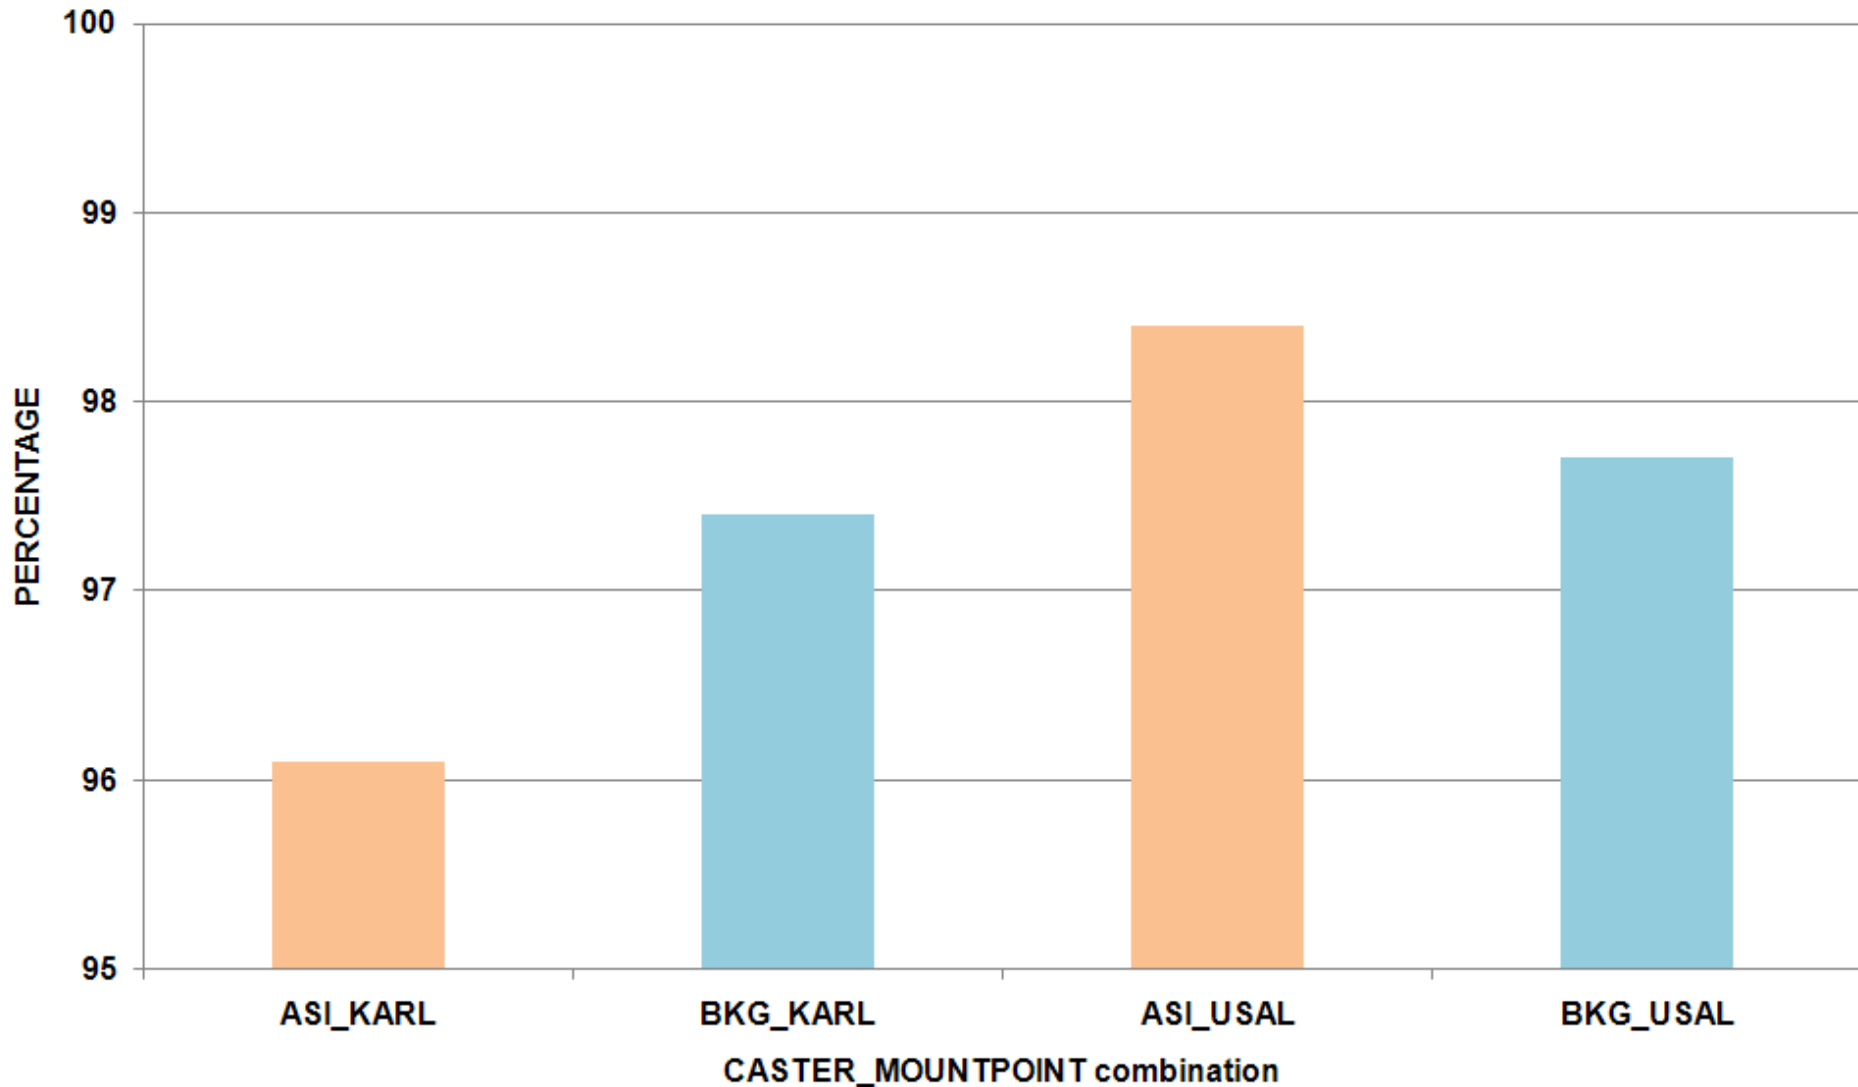

End of source listing

Fertig Internet 100%

BNC26: PPP solution, difference to ref. coordinates, mountpoint USAL

Simultaneous PPP Test Using EUREF02 Orbit/Clock Corrections

**BNC26: percentage of PPP solutions for different caster/mountpoint combinations
(over three days)**