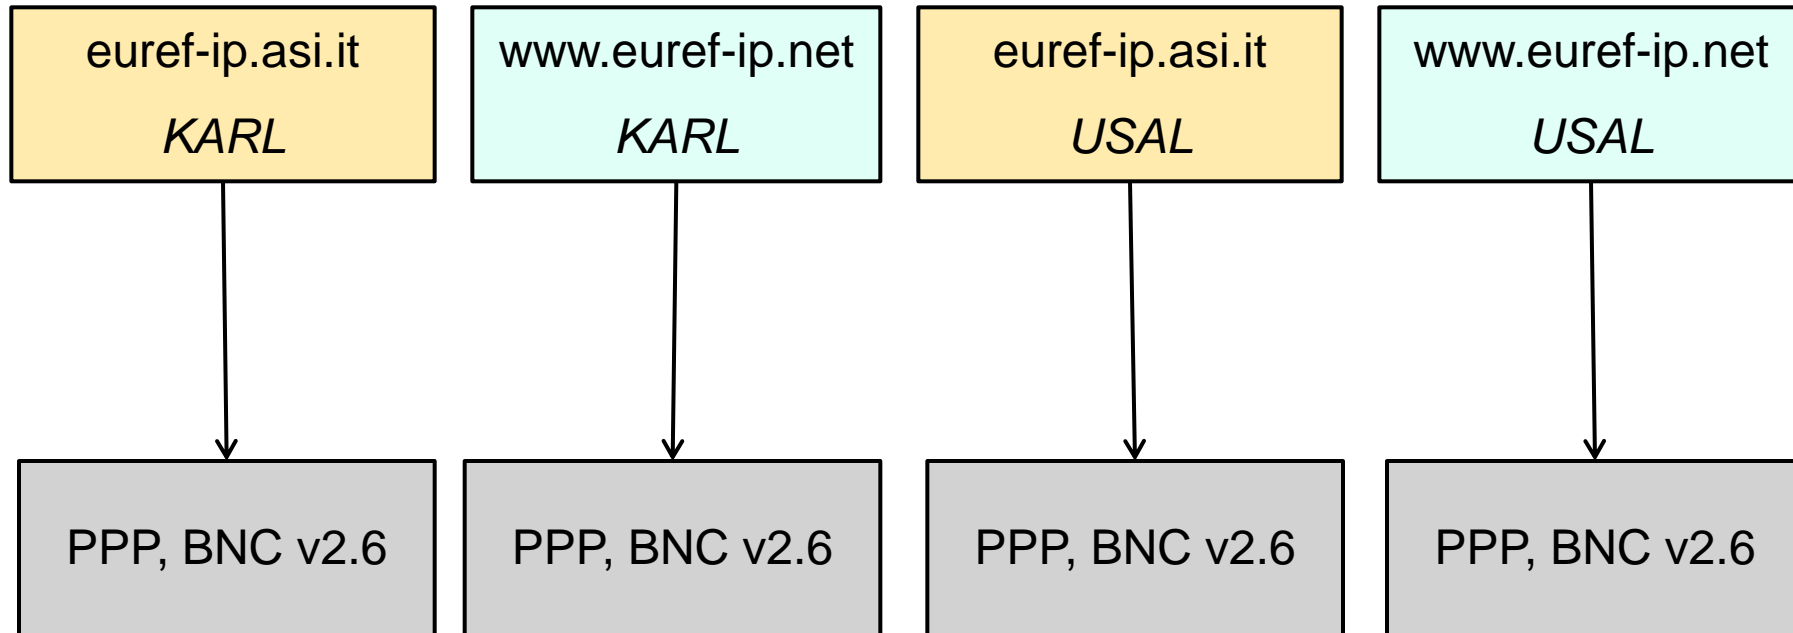

Fertig

Internet 100%

NtripCaster WWW Admin Interface - Windows Internet Explorer

http://euref-ip.asi.it:2101/admin?mode=sources

Datei Bearbeiten Ansicht Favoriten Extras ?

Konvertieren Auswählen

NtripCaster WWW Admin Interface

End of source listing

Fertig Internet 100%

http://euref-ip.asi.it:2101/admin?mode=sources

Datei Bearbeiten Ansicht Favoriten Extras ?

Konvertieren Auswählen

NtripCaster WWW Admin Interface

/HOE21	245955	78.46.59.40	NTRIP Caster	08/Mar/2012:10:49:11	78.46.59.40	0	731	0	0	35 minutes and 33 seconds
/JOZ20	245959	78.46.59.40	NTRIP Caster	08/Mar/2012:10:49:11	78.46.59.40	0	809	0	0	35 minutes and 33 seconds
/WARE0	245971	78.46.59.40	NTRIP Caster	08/Mar/2012:10:49:41	78.46.59.40	0	438	0	0	35 minutes and 3 seconds
/WROC0	246303	78.46.59.40	NTRIP Caster	08/Mar/2012:11:04:11	78.46.59.40	0	453	0	0	20 minutes and 33 seconds
/BOR10	246334	78.46.59.40	NTRIP Caster	08/Mar/2012:11:05:41	78.46.59.40	0	675	0	0	19 minutes and 3 seconds
/ORID0	246351	78.46.59.40	NTRIP Caster	08/Mar/2012:11:06:11	78.46.59.40	0	433	0	0	18 minutes and 33 seconds
/CAGZ0	246399	78.46.59.40	NTRIP Caster	08/Mar/2012:11:08:11	78.46.59.40	0	904	0	0	16 minutes and 33 seconds
/HOFN0	246400	78.46.59.40	NTRIP Caster	08/Mar/2012:11:08:11	78.46.59.40	0	383	0	0	16 minutes and 33 seconds
/SASS1	246478	78.46.59.40	NTRIP Caster	08/Mar/2012:11:12:11	78.46.59.40	0	258	0	0	12 minutes and 33 seconds
/EUREF02	246755	141.74.33.11	NTRIP BNC/2.6	08/Mar/2012:11:24:28	141.74.33.11	2	4	5	2	16 seconds

End of source listing

Fertig Internet 100%

BNC26: PPP solution, difference to ref. coordinates, mountpoint USAL

Simultaneous PPP Test Using EUREF02 Orbit/Clock Corrections

**BNC26: percentage of PPP solutions for different caster/mountpoint combinations
(over three days)**