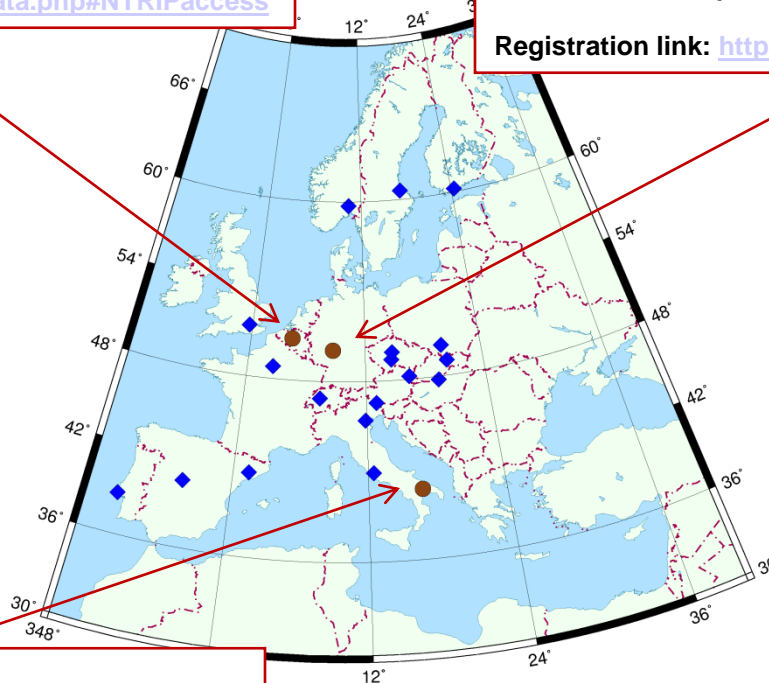

Real-time GNSS - Backup concept

Real-time GNSS - Backup concept

Real-time GNSS - Backup concept

Real-time GNSS - Backup concept

Real-time GNSS - Backup concept

Real-time GNSS - Backup concept

Real-time GNSS - Backup concept

Regional Broadcaster: ROB
Link: <http://www.euref-ip.be>
Located: Royal Observatory of Belgium
Number of EPN stations: 115
Number of mountpoints at all: 149

Registration Link: <http://www.gnss.be/data.php#NTRIPaccess>

Regional Broadcaster: BKG
Link: <http://www.euref-ip.net>
Located: Federal Agency for Cartography and Geodesy
Number of EPN stations: 115
Number of mountpoints at all: 141

Registration link: <http://igs.bkg.bund.de/ntrip/registration>