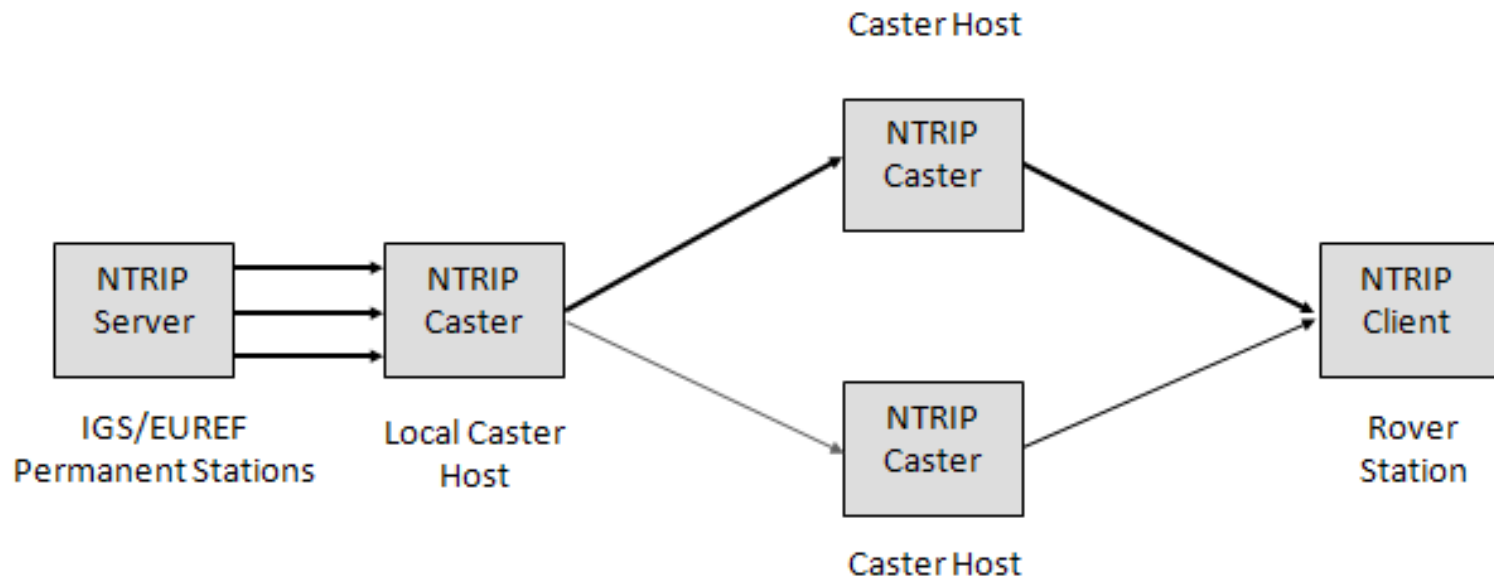

Real-time GNSS - Backup concept

Real-time GNSS - Backup concept

Real-time GNSS - Backup concept

Real-time GNSS - Backup concept

Real-time GNSS - Backup concept

Real-time GNSS - Backup concept

Real-time GNSS - Backup concept

Regional Broadcaster: ROB
Link: <http://www.euref-ip.be>
Located: Royal Observatory of Belgium
Number of EPN stations: 115
Number of mountpoints at all: 149

Registration Link: <http://www.gnss.be/data.php#NTRIPaccess>