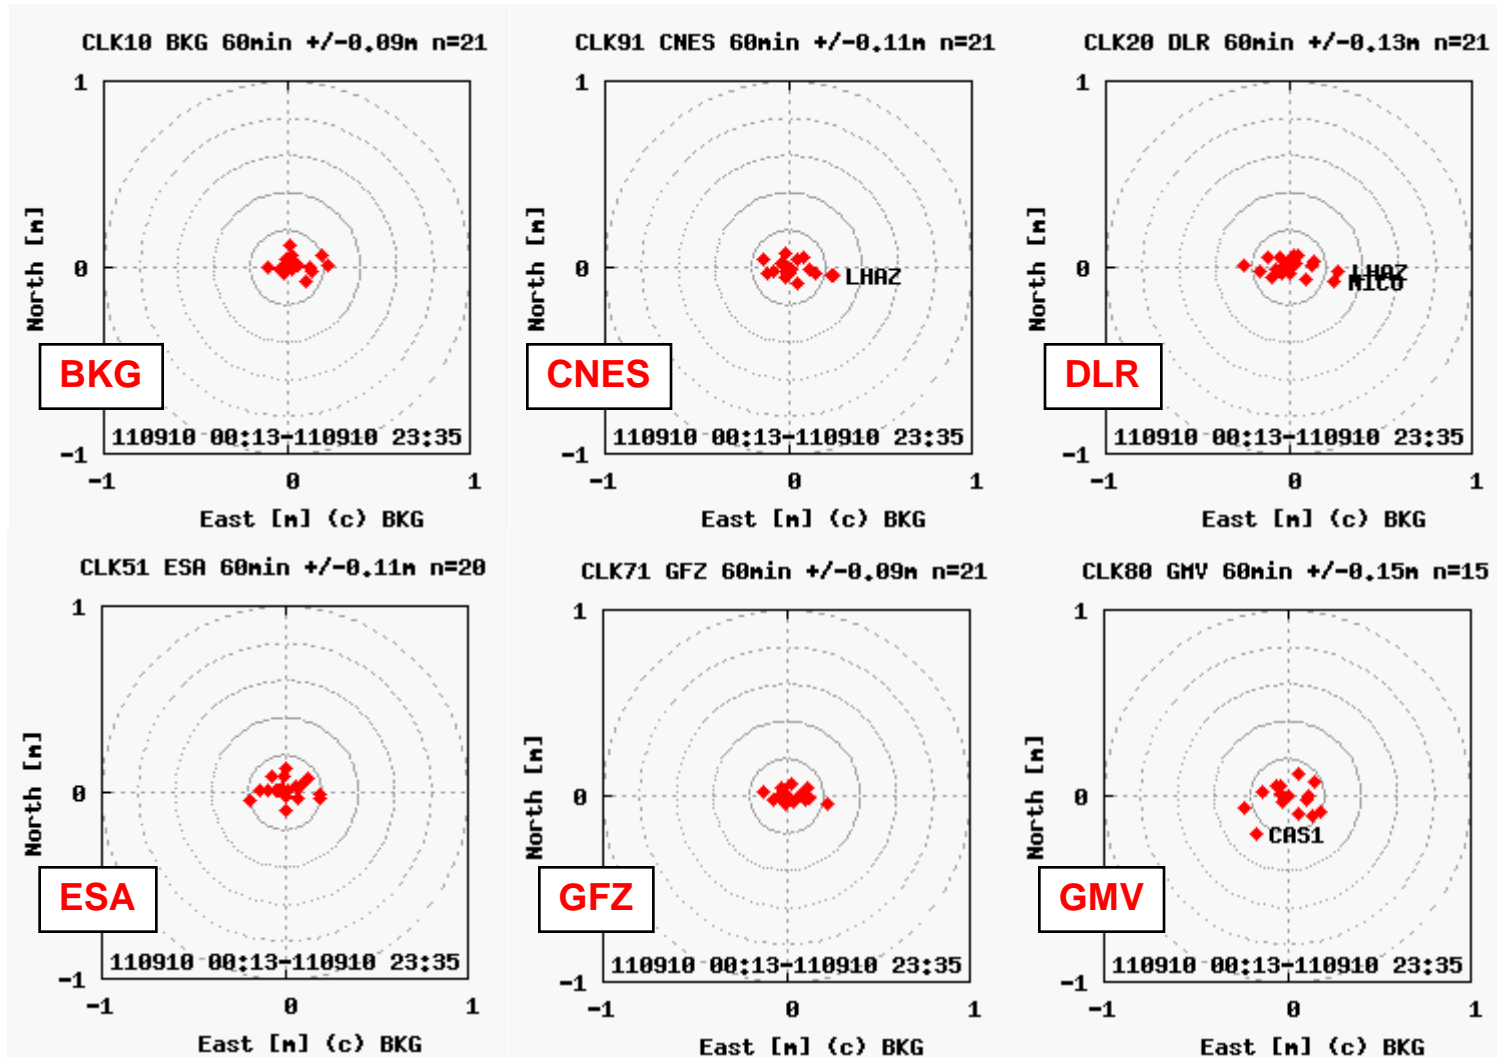

- **IGS Real-Time Pilot Project**
 - **Individual products from various ACs, mainly GPS-only, some GPS+GLO**
 - **Various combination products, Single-Epoch or Kalman filter approach, GPS-only**
 - **Reference IGS08 (realisation of ITRF2008)**
- **Real-time EUREF-IP product**
 - **Products for GPS-only, GPS+GLO, coming up: GPS+GLO+GAL**
 - **Reference ETRF2000 (realisation of ETRS89)**

Real-time orbit/clock performance tests

2D PPP displacements after 60 min convergence time

2 m

NtripCaster WWW Admin Interface - Windows Internet Explorer

http://www.euref-ip.net/admin?mode=sources

File Bearbeiten Ansicht Favoriten Extras ?