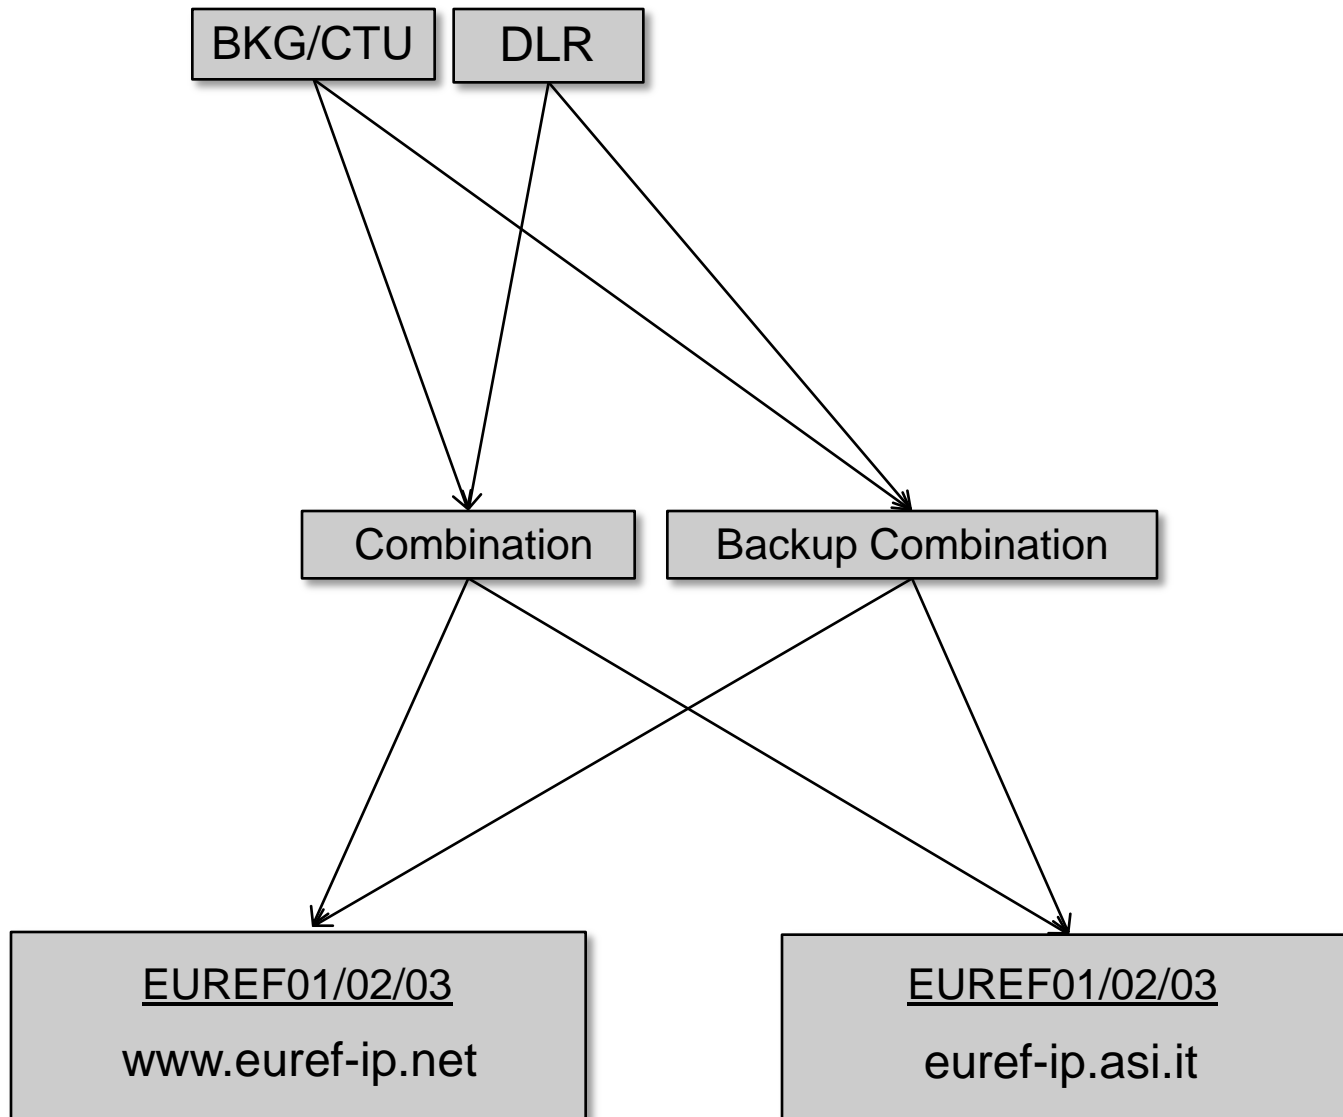

Blue diamonds: Local, national or other (e.g., IGS) Ntrip Broadcaster supporting EUREF activities
Red dots: EPN Regional Broadcaster
(see http://www.epncb.oma.be/dataproducts/data_access/real_time/broadcasters.php for a complete list of Ntrip Broadcasters)

- **IGS Real-Time Pilot Project**
 - **Individual products from various ACs, mainly GPS-only, some GPS+GLO**
 - **Various combination products, Single-Epoch or Kalman filter approach, GPS-only**
 - **Reference IGS08 (realisation of ITRF2008)**
- **Real-time EUREF-IP product**
 - **Products for GPS-only, GPS+GLO, coming up: GPS+GLO+GAL**
 - **Reference ETRF2000 (realisation of ETRS89)**