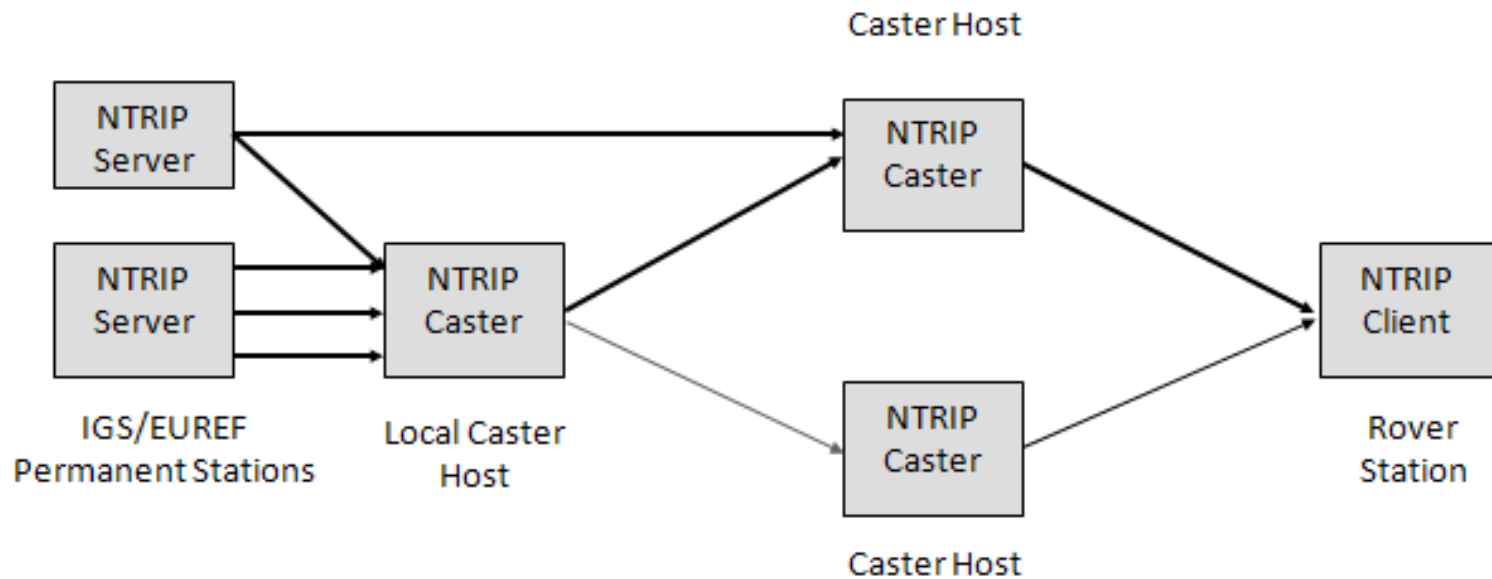

Real-time GNSS - Backup concept

Real-time GNSS - Backup concept

Real-time GNSS - Backup concept

Real-time GNSS - Backup concept

Real-time GNSS - Backup concept

Real-time GNSS - Backup concept

Real-time GNSS - Backup concept

Regional Broadcaster: ROB
Link: <http://www.euref-ip.be>
Located: Royal Observatory of Belgium
Number of EPN stations: 115
Number of mountpoints at all: 149

Registration Link: <http://www.gnss.be/data.php#NTRIPaccess>