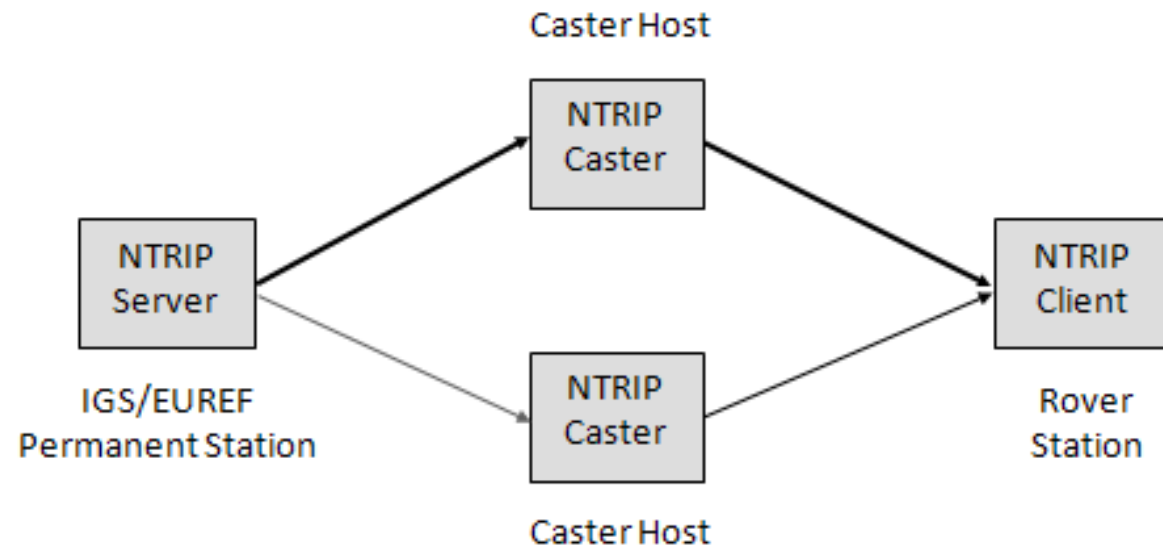

Real-time GNSS - Backup concept

Real-time GNSS - Backup concept

Real-time GNSS - Backup concept

Real-time GNSS - Backup concept

Real-time GNSS - Backup concept

Real-time GNSS - Backup concept

Real-time GNSS - Backup concept

Regional Broadcaster: ROB
Link: <http://www.euref-ip.be>
Located: Royal Observatory of Belgium
Number of EPN stations: 115
Number of mountpoints at all: 149

Registration Link: <http://www.gnss.be/data.php#NTRIPaccess>