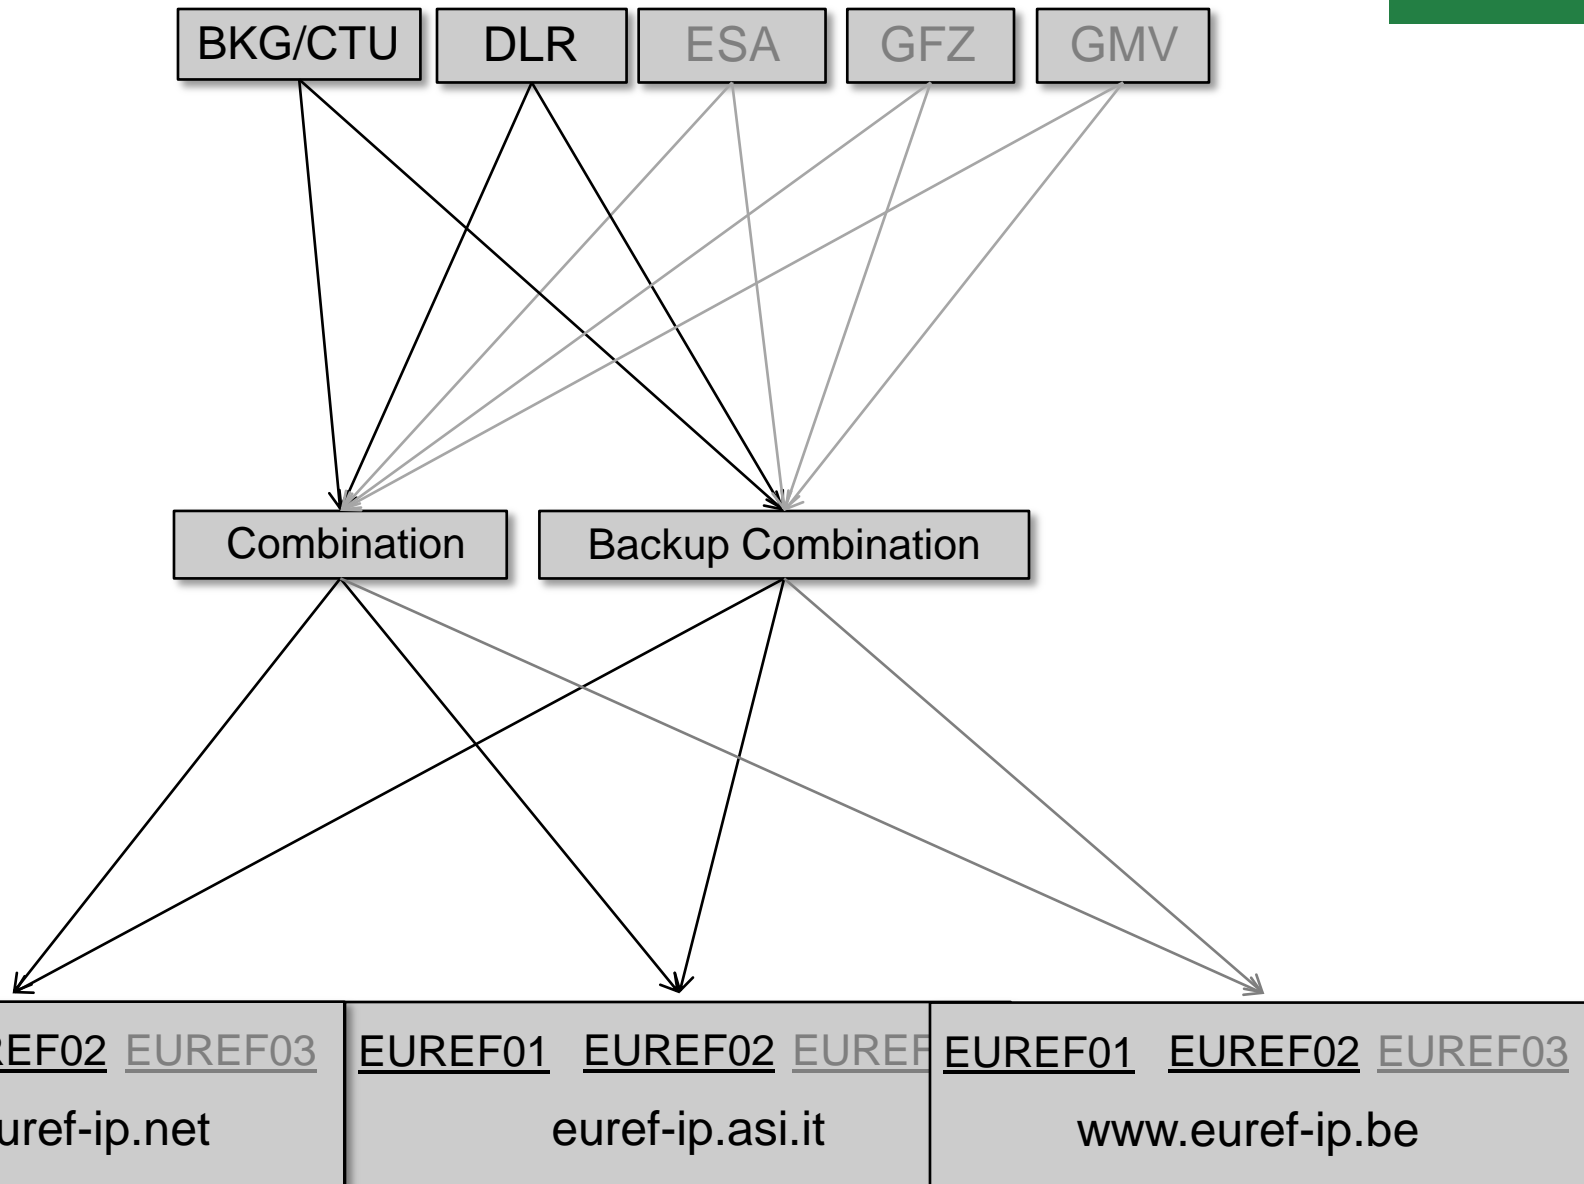

Regional Broadcaster: BKG
Link: <http://www.euref-ip.net>
Located: Federal Agency for Cartography and Geodesy
Number of EPN stations: 115
Number of mountpoints at all: 141

Registration link: <http://igs.bkg.bund.de/ntrip/registration>

Regional Broadcaster: ASI
Link: <http://euref-ip.asi.it:2101/>
Located: ASI/CGS Centro di Geodesia Spaziale
Number of EPN stations: 113
Number of mountpoints at all: 114

Registration mail: domenico.iacovone@e-geos.it

Blue diamonds: Local, national or other (e.g., IGS) Ntrip Broadcaster supporting EUREF activities
Red dots: EPN Regional Broadcaster
(see http://www.epncb.oma.be/dataproducts/data_access/real_time/broadcasters.php for a complete list of Ntrip Broadcasters)

- **IGS Real-Time Pilot Project**
 - **Individual products from various ACs, mainly GPS-only, some GPS+GLO**
 - **Various combination products, Single-Epoch or Kalman filter approach, GPS-only**
 - **Reference IGS08 (realisation of ITRF2008)**
- **Real-time EUREF-IP product**
 - **Products for GPS-only, GPS+GLO, coming up: GPS+GLO+GAL**
 - **Reference ETRF2000 (realisation of ETRS89)**