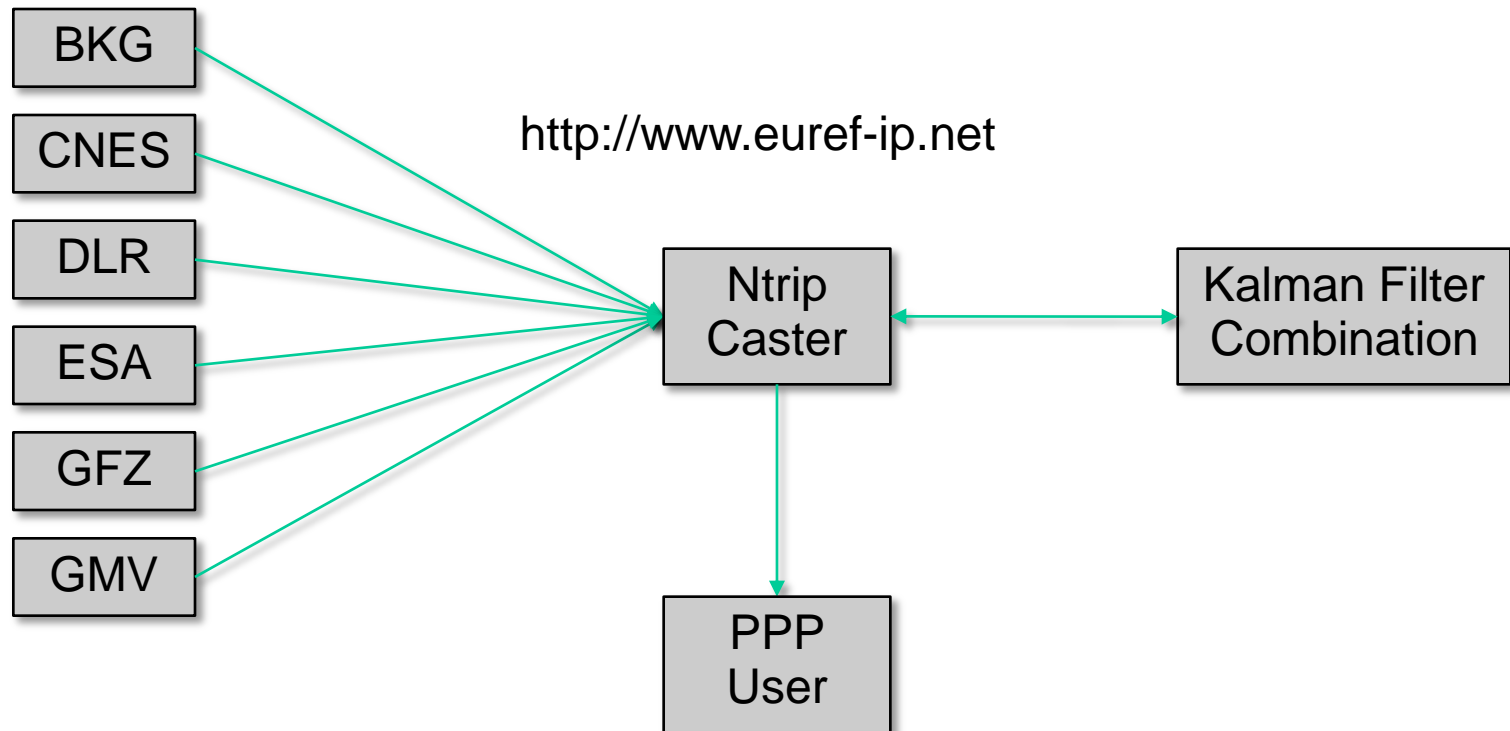

- **IGS Real-Time Pilot Project**
 - **Individual products from various ACs, mainly GPS-only, some GPS+GLO**
 - **Various combination products, Single-Epoch or Kalman filter approach, GPS-only**
 - **Reference IGS08 (realisation of ITRF2008)**
- **Real-time EUREF-IP product**
 - **Products for GPS-only, GPS+GLO, coming up: GPS+GLO+GAL**
 - **Reference ETRF2000 (realisation of ETRS89)**