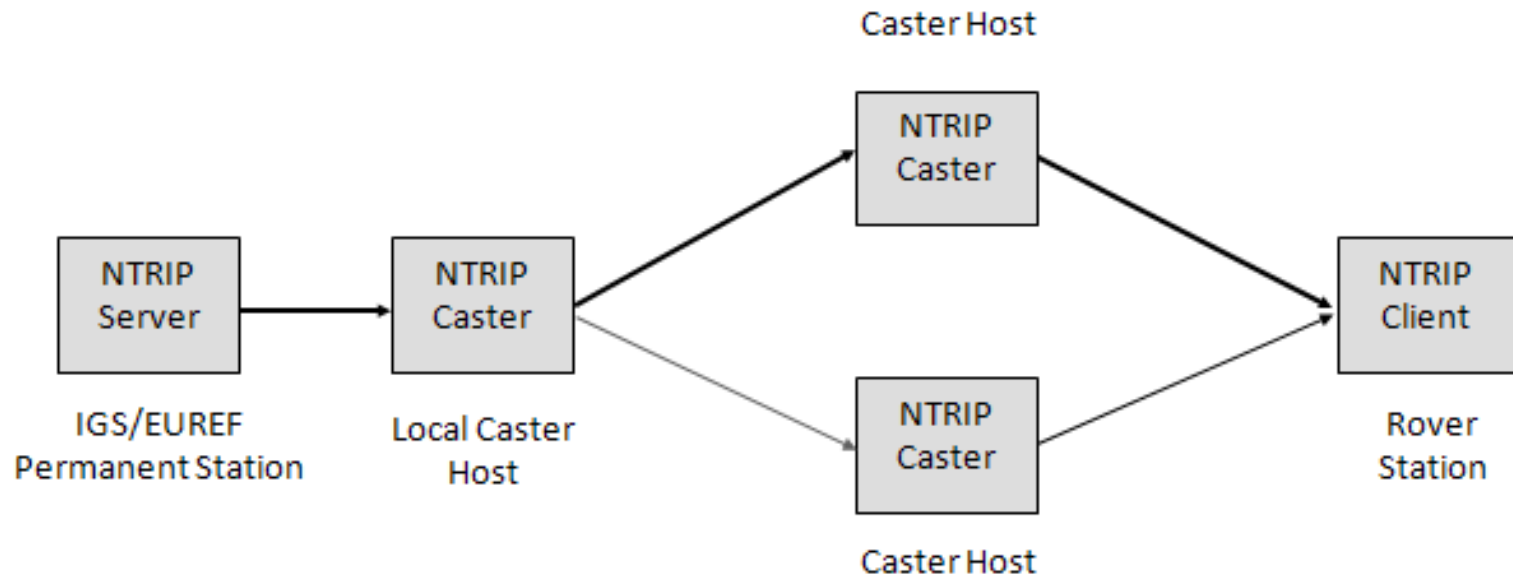

Real-time GNSS - Backup concept

Real-time GNSS - Backup concept

Real-time GNSS - Backup concept

Real-time GNSS - Backup concept

Real-time GNSS - Backup concept

Real-time GNSS - Backup concept

Real-time GNSS - Backup concept

Regional Broadcaster: ROB
Link: <http://www.euref-ip.be>
Located: Royal Observatory of Belgium
Number of EPN stations: 115
Number of mountpoints at all: 149

Registration Link: <http://www.gnss.be/data.php#NTRIPaccess>